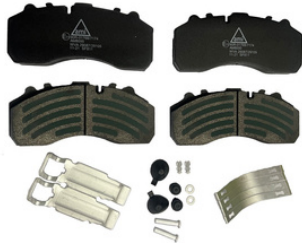

**PRODUCT
UPDATE**

amipart
Working hard to keep you competitive

TRUCK & TRAILER BRAKE DISCS AND PADS

- DAF
- IVECO
- MAN
- MERCEDES
- RENAULT
- SCANIA
- TRAILER
- VOLVO

+44 (0) 1772 642 462
sales@amipart.co.uk
amipart.co.uk